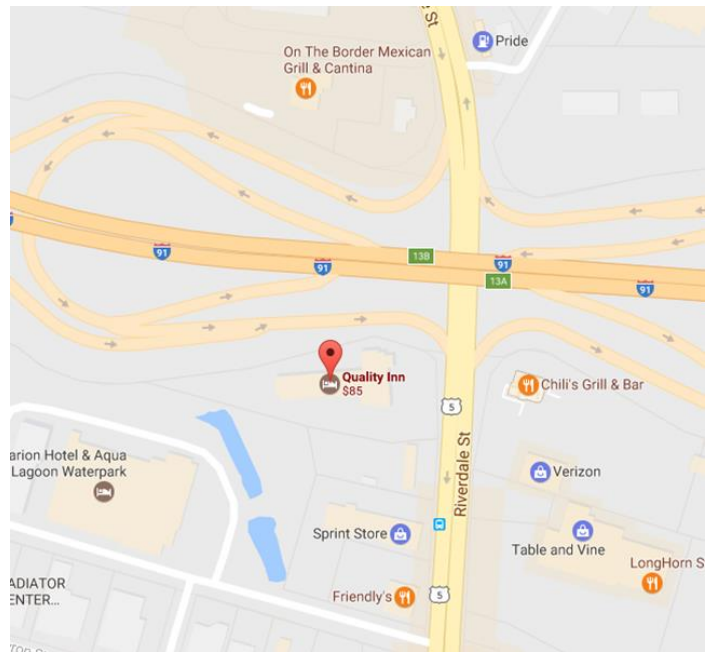

West Springfield, MA

Quality Inn
1150 Riverdale St, West Springfield, MA

From 91 South

Take Exit 13B to merge onto Rte 5 South – Riverdale St. Stay in the right lane and merge onto Riverdale St. Quality Inn is on your right. Park in the back of the hotel parking lot.

From 91 North

Take Exit 13B to merge onto Rte 5 South– Riverdale St. Stay in the right lane and merge onto Riverdale St. Quality Inn is on your right. Park in the back of the hotel parking lot.

Hadley, MA

Hadley Council on Aging, 46 Middle St, Hadley, MA

From 91 South

Take Exit 20. Merge onto Rte 5 South. Turn left onto Damon Rd. Use the left 2 lanes to turn left onto Rte 9 East – Bridge St. Go over bridge – road becomes Russell St. Continue on Rte 9 for 2 miles. Turn left onto Rte 47 North – Middle St. Hadley Council on Aging is on the right.

From 91 North

Take Exit 19. Turn right onto Rte 9 East – Bridge St. Go over bridge – road becomes Russell St. Continue on Rte 9 for 2 miles. Turn left onto Rte 47 North – Middle St. Hadley Council on Aging is on the right.