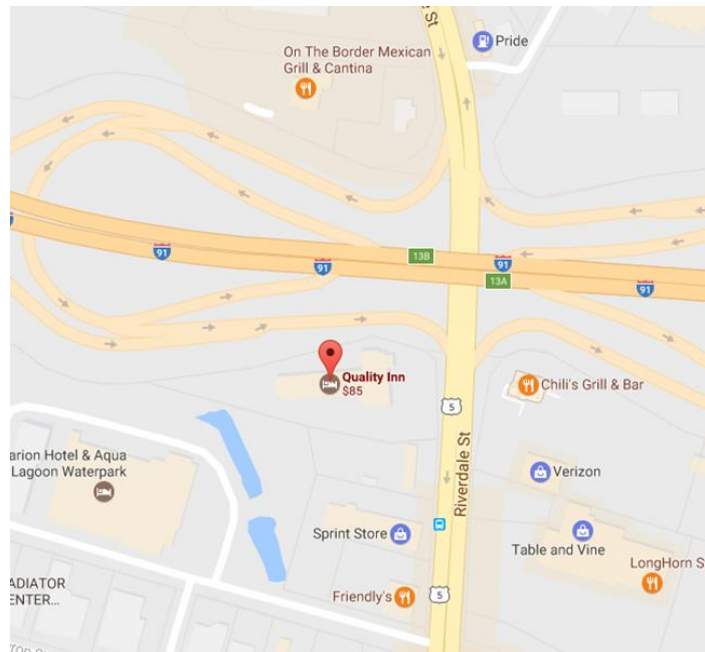

FRIENDSHIP TOURS THE SHIP SHOP

705 Bloomfield Ave, Bloomfield, CT 06002
860-243-1630 • 800-243-1630
www.friendshiptours.net

Pickup Directions West Springfield, MA / Hadley, MA

West Springfield, MA

Quality Inn
1150 Riverdale St, West Springfield, MA

From 91 South

Take Exit 13B to merge onto Rte 5 South – Riverdale St. Stay in the right lane and merge onto Riverdale St. Quality Inn is on your right. Park in the back of the hotel parking lot.

From 91 North

Take Exit 13B to merge onto Rte 5 South– Riverdale St. Stay in the right lane and merge onto Riverdale St. Quality Inn is on your right. Park in the back of the hotel parking lot.

Hadley, MA

Hadley Council on Aging, 46 Middle St, Hadley, MA

From 91 North

Take Exit 19. Turn right onto Rte 9 East – Bridge St. Go over bridge – road becomes Russell St. Continue on Rte 9 for 2 miles. Turn left onto Rte 47 North – Middle St. Hadley Council on Aging is on the right.