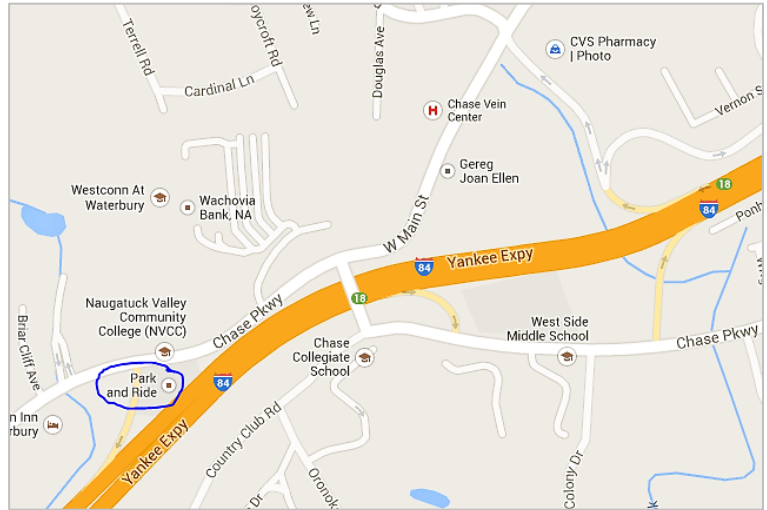

FRIENDSHIP TOURS THE SHIP SHOP

705 Bloomfield Ave, Bloomfield, CT 06002
860-243-1630 • 800-243-1630
www.friendshiptours.net

Pickup Directions: Waterbury and Danbury

Waterbury

Chase Parkway Commuter Park & Ride Across from Naugatuck Valley Community College (750 Chase Pkwy, Waterbury)

From the East (e.g. Southington)

I-84 W. Take exit 18. Turn left onto West Main Street. Continue straight onto Chase Parkway. Turn left into Park and Ride lot.

From the West (e.g. Middlebury)

I-84 E. Take exit 18. Turn right onto Chase Parkway. Take 1st right to stay on Chase Pkwy. Turn left to stay on Chase Pkwy. Turn left into Park and Ride lot.

From Route 8 North or South

Take Exit 33 for I-84 W. Follow "from the East" directions above.

Danbury

Exit 2 Commuter Park and Ride, Danbury (GPS 41.39154638 -73.52051444) Across from Danbury Green Shopping Center (113-115 Mill Plain Rd, Danbury, CT)

From the East (e.g. Newtown)

I-84 W. Take exit 2A-2B. Take exit 2B on left. Turn right onto Woodland road. Take immediate right into Park and Ride lot.

From the West (e.g. New York State)

I-84 E. Take exit 2. Turn left onto Woodland road. Take immediate right into Park and Ride lot.