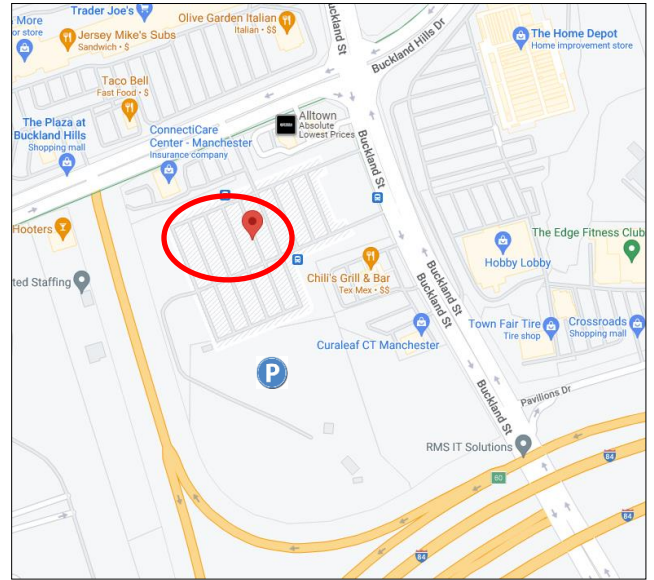

Manchester

Manchester Park & Ride

1515 Pleasant Valley Road, Manchester, CT

Please park in the corner of the lot closest to the Connecticare Building

from the West (e.g. from Farmington)

I-84 East: Take Exit 62. Turn left onto Buckland St. After 2nd light turn left in the Park & Ride Commuter Lot just past the Chili's Restaurant.

Take Exit 5 for Tolland Turnpike ("Mall" exit). Turn left onto Tolland Turnpike. Follow for just over one mile. Turn left onto Buckland St. Turn left in the Park & Ride Commuter Lot just past Chili's Restaurant.

West Hartford / New Britain

New Britain Park & Ride

Village Square Dr, New Britain, CT

(across from Target & Costco)

from Route 84 East or West

From I-84, take Exit 39A to merge onto CT-9S. Take Exit 30. At end of ramp, turn right onto Hartford Road (CT-71). Take first right onto Village Square Drive. Commuter lot is on the right.

From the West (e.g. Middlebury)
I-84 E: Take exit 18. Turn right onto Chase Parkway. Take 1st right to stay on Chase Pkwy. Turn left to stay on Chase Pkwy. Turn left into Park and Ride lot.

From Route 8 North or South
Take Exit 33 for I-84 W. Follow “from the East” directions above.