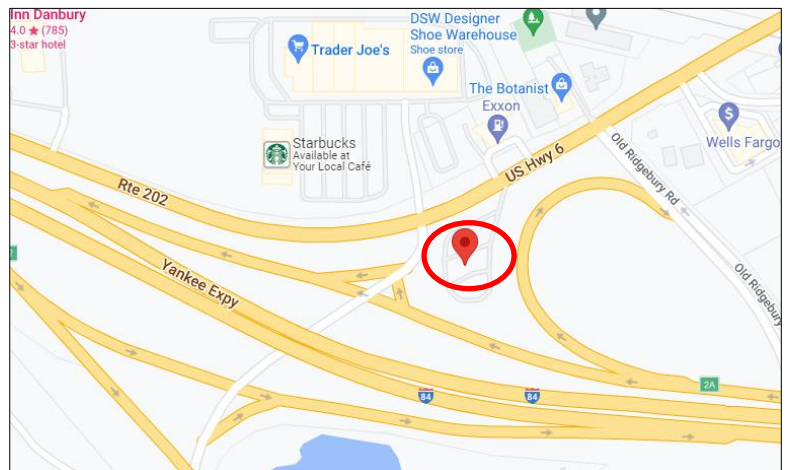

Danbury

**Commuter Park and Ride – Exit 2,
114 Mill Plain Rd, Danbury CT (I-84 Exit 2)**

From the East (e.g. Newtown)
I-84 W: Take exit 2A-2B. Take exit 2B on left. Turn right onto Woodland Rd. Take immediate right into Park and Ride lot.

From the West (e.g. New York State)
I-84 E: Take exit 2. Turn left onto Woodland Rd. Take immediate right into Park and Ride lot.