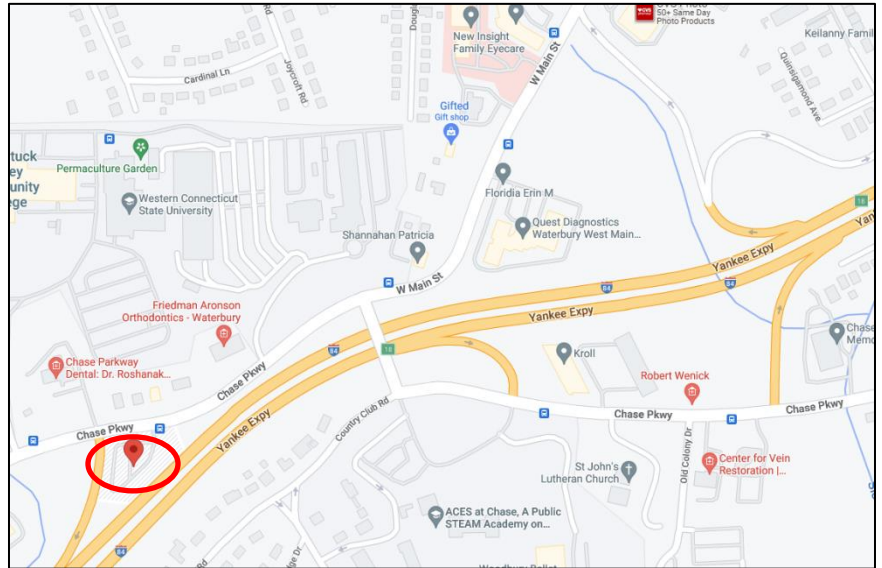

Manchester

Manchester Park & Ride

1515 Pleasant Valley Road, Manchester, CT

Please park in the corner of the lot closest to the Connecticare Building

from the West (e.g. from Farmington)

I-84 East: Take Exit 62. Turn left onto Buckland St. After 2nd light turn left in the Park & Ride Commuter Lot just past the Chili's Restaurant.

Take Exit 5 for Tolland Turnpike ("Mall" exit). Turn left onto Tolland Turnpike. Follow for just over one mile. Turn left onto Buckland St. Turn left in the Park & Ride Commuter Lot just past Chili's Restaurant.

Waterbury

**Chase Parkway Park & Ride
709 Chase Parkway, Waterbury CT
(I-84, Exit 18)**

From the East (e.g. Southington)
I-84 W: Take exit 18. Turn left onto West Main Street. Continue straight onto Chase Parkway. Turn left into Park and Ride lot.

From the West (e.g. Middlebury)
I-84 E: Take exit 18. Turn right onto Chase Parkway. Take 1st right to stay on Chase Pkwy. Turn left to stay on Chase Pkwy. Turn left into Park and Ride lot.

From Route 8 North or South
Take Exit 33 for I-84 W. Follow “from the East” directions above.