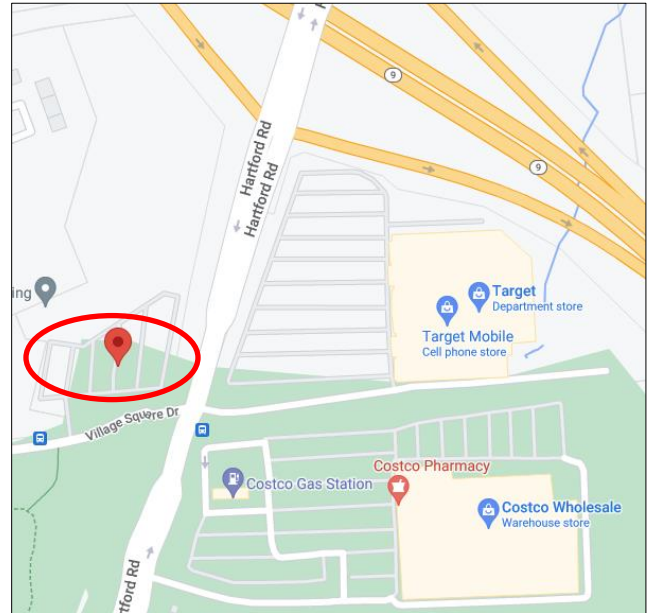

Manchester

Manchester Park & Ride

1515 Pleasant Valley Road, Manchester, CT

Please park in the corner of the lot closest to the Connecticare Building

from the West (e.g. from Farmington)

I-84 East: Take Exit 62. Turn left onto Buckland St. After 2nd light turn left in the Park & Ride Commuter Lot just past the Chili's Restaurant.

Take Exit 5 for Tolland Turnpike ("Mall" exit). Turn left onto Tolland Turnpike. Follow for just over one mile. Turn left onto Buckland St. Turn left in the Park & Ride Commuter Lot just past Chili's Restaurant.

West Hartford / New Britain

New Britain Park & Ride

Village Square Dr, New Britain, CT

(across from Target & Costco)

from Route 84 East or West

From I-84, take Exit 39A to merge onto CT-9S. Take Exit 30. At end of ramp, turn right onto Hartford Road (CT-71). Take first right onto Village Square Drive. Commuter lot is on the right.

from Route 9

Take Route 9 North to Exit 30 (CT-71). At end of ramp, take left onto Hartford Road. Take 1st right onto Village Square Drive. Commuter lot is on the corner to your right.

If you decide to board the Motorcoach from a location different than what's on your confirmation, please call Friendship Tours at (860)243-1630 or (800)243-1630 to make that change.