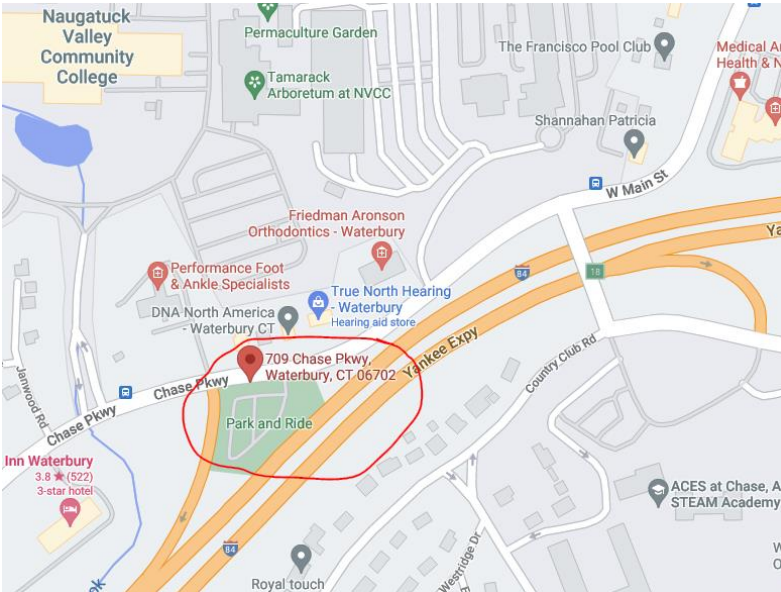

FRIENDSHIP TOURS THE SHIP SHOP

705 Bloomfield Ave, Bloomfield, CT 06002
860-243-1630 • 800-243-1630
www.friendshiptours.net

Pickup Directions: Waterbury and Danbury

Waterbury

Chase Parkway Commuter Park & Ride, 709 Chase Parkway, Waterbury CT (I-84, Exit 18)

From the East (e.g. Southington)
I-84 W. Take exit 18. Turn left onto West Main Street. Continue straight onto Chase Parkway. Turn left into Park and Ride lot.

From the West (e.g. Middlebury)
I-84 E. Take exit 18. Turn right onto Chase Parkway. Take 1st right to stay on Chase Pkwy. Turn left to stay on Chase Pkwy. Turn left into Park and Ride lot.

From Route 8 North or South
Take Exit 33 for I-84 W. Follow “from the East” directions above.

Danbury

Exit 2 Commuter Park and Ride, 114 Mill Plain Rd, Danbury CT (I-84, Exit 2) Across from Danbury Green Shopping Center

From the East (e.g. Newtown)
I-84 W. Take exit 2A-2B. Take exit 2B on left. Turn right onto Woodland road. Take immediate right into Park and Ride lot.

From the West (e.g. New York State)
I-84 E. Take exit 2. Turn left onto Woodland road. Take immediate right into Park and Ride lot.