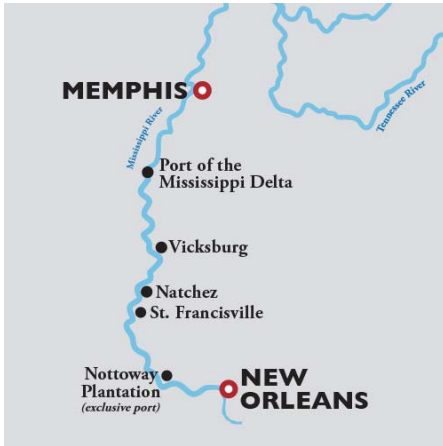

Mississippi River

American Queen

Celebrate the Holidays on the Mississippi

Memphis to New Orleans

Dec 4 - 12, 2022 9 Days/8 Nts

Amid the glittering elegance of an American Queen holiday cruise is a seasonal spirit larger than life. Experience the best of the Antebellum south during a magical time of the year. At the heart of our Holiday celebration is an enchanted experience at Nottoway Plantation where you will enjoy live music and dancing, indulge in an assortment of hors d'oeuvres or decadent desserts and witness the ceremonial lighting of bonfires on the levee followed by a special fireworks display. Make our home your home for the holidays and return with treasured memories of the season.

- * 1 Nt Memphis with Sightseeing Tour
- * Memphis, TN * Terrene Landing, MS * Vicksburg, MS
- * Natchez, MS * St Francisville, LA * Baton Rouge, LA
- * Nottoway Plantation, LA * New Orleans, LA

- * Transportation to Bradley Airport * Flights to / from Bradley
- * 1 Nt in Memphis with Breakfast & Premium Tour
- * Hop on Hop off tours in each port
- * Beverage Package including Beer, Wine & Spirits
- * Cappuccino, Espresso, bottled water & soft drinks * Entertainment
- * Daily lectures by the Riverlorian
- * Award winning cuisine & gracious service

FRIENDSHIP TOURS
THE SHIP SHOP

705 Bloomfield Ave, Bloomfield, CT 06002
860-243-1630 • 800-243-1630

Turn over for more information...

T112

AMERICAN QUEEN®
STEAMBOAT COMPANY

Christmas
Bonfire on the levee

Costs:

FOR MORE INFORMATION CONTACT: The Ship Shop 860-243-1630 800-243-1630

FRIENDSHIP TOURS
THE SHIP SHOP

705 Bloomfield Ave, Bloomfield, CT 06002
860-243-1630 • 800-243-1630