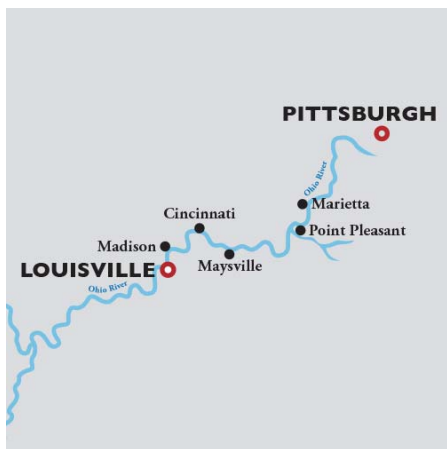

Upper Ohio River American Queen

Louisville to Pittsburg
June 27-July 5, 2021 9 Days/8 Nts

Embark on a cherished journey from Louisville – with signature images of ornate hats, Old-Fashioned cocktails and the 120-foot Louisville Slugger peppering the city – to Pittsburg – a beacon for the golden age of steamboat travel. The route to Pittsburg is a hallowed one in the steamboatin’ community. Not a moment of this journey will disappoint. A new chapter awaits around each river bend!

** 1 Nt Louisville with Behind the Scenes Churchill Downs Tour*
** Madison, IN * Cincinnati, OH * Maysville, KY*
** Point Pleasant, WV * Marietta, OH * Pittsburgh, PA*

- * Transportation to Bradley Airport * Flights to / from Bradley
- * 1 Nt in Louisville with Breakfast
- * Hop on Hop off tours in each port
- * Behind the Scenes of Churchill Downs Tour in Louisville
 - * Wine & Beer with dinner
- * Cappuccino, Espresso, bottled water & soft drinks * Entertainment
 - * Daily lectures by the Riverlorian
- * Award winning cuisine & gracious service

FOR MORE INFORMATION CONTACT: The Ship Shop 860-243-1630 800-243-1630

FRIENDSHIP TOURS
THE SHIP SHOP

705 Bloomfield Ave, Bloomfield, CT 06002
860-243-1630 • 800-243-1630