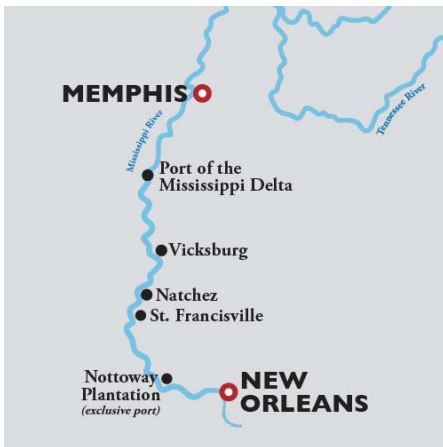

Escorted Mississippi River

American Queen

New Orleans to Memphis

March 7-15, 2021 9 Days/8 Nts

The Lower Mississippi River has stories to share – a legacy that flows from Memphis to the Gulf of Mexico. Embark on more than just a cruise, and return with more than memories: experience, understanding, an enlightened perspective. Let American Queen introduce you to the American South – what it has been and what it has become. A new chapter awaits around each river bend!

- * 1 Nt New Orleans with Sightseeing Tour
- * Nottoway Plantation * St Francisville, LA * Natchez, MS
- * Vicksburg, MS * Greenville, TN * Memphis

- * Transportation to Bradley Airport * Flights to / from Bradley
- * 1 Nt in New Orleans with Breakfast
- * Hop on Hop off tours in each port
- * Premium City Tour in New Orleans * Wine & Beer with dinner
- * Cappuccino, Espresso, bottled water & soft drinks * Entertainment
- * Daily lectures by the Riverlorian
- * Award winning cuisine & gracious service
- * Friendship Tours Escort throughout trip

FOR MORE INFORMATION CONTACT: The Ship Shop 860-243-1630 800-243-1630

FRIENDSHIP TOURS
THE SHIP SHOP

705 Bloomfield Ave, Bloomfield, CT 06002
860-243-1630 • 800-243-1630