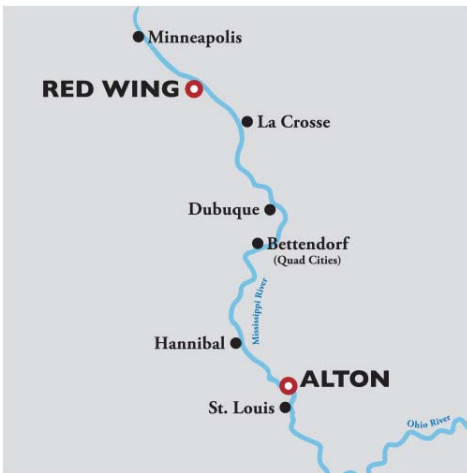

# St Louis to Minneapolis

## American Queen

Upper Mississippi River Cruise  
September 4 -12, 2022 9 Days/8 Nts

Cruise along the Upper Mississippi and witness the natural splendor as dramatic riverbanks and bluffs of this glacial valley come alive. Relax on the veranda as you watch deer sip water from fluvial terraces, or behold bald eagles swoop into the wake of the paddlewheel all from the comfort of our luxury vessels. Much like Mark Twain would have experienced on his many trips along the river, you'll be captivated by the people you meet, cultures you discover and bounty that awaits

*\* 1 Nt St Louis with Sightseeing Tour & Breakfast*  
*\* Hannibal,MO \* Clinton,IA \* Dubuque,IA*  
*\* La Crosse,WI \* Red Wing,MN*

- \* Transportation to Bradley Airport \* Flights to / from Bradley
- \* 1 Nt in St Louis with Breakfast & Tour
- \* Hop on Hop off tours in each port
- \* Beverage Package with Beer, Wine & Spirits
- \* Cappuccino, Espresso, bottled water & soft drinks \* Entertainment
- \* Daily lectures by the Riverlorian
- \* Award winning cuisine & gracious service

**FOR RESERVATIONS CONTACT: The Ship Shop 860-243-1630 800-243-1630**

**FRIENDSHIP TOURS**  
**THE SHIP SHOP**

705 Bloomfield Ave, Bloomfield, CT 06002  
860-243-1630 • 800-243-1630